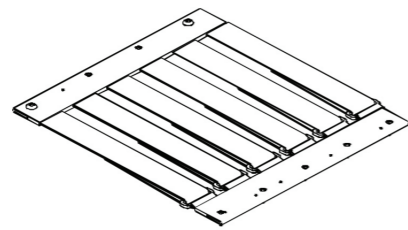

1

2

3

4

5

6

7

8

17

18

19

1. CROSS BRACE SUPPORT XSAW
CODE: Z17180-25
2. 18" SEAT TENSION STRAPS XSAW
CODE: Z17200-25
3. 18-20" TENSION STRAPS, BACK, XSAW
CODE: Z17250-25
4. PUSH HANDLE, BLUE, XSAW
CODE: Z17325-25BL
PUSH HANDLE, RED, XSAW
CODE: Z17325-25RD
5. HALF FOLD MECHANISM, XSAW
CODE: Z17350-25
6. 8" FRONT CASTOR ASSY,
5 SPOKE, XSAW
CODE: Z17400-25
7. RHS CASTOR HOUSING, XSAW
CODE: Z17425-25
8. LHS CASTOR HOUSING, XSAW
CODE: Z17435-25
9. QUICK RELEASE PIN FOR XSAW
CODE: Z17450-25
10. 24" SELF-PROPEL WHEEL, XSAW
CODE: Z17460-25
11. 12.5" TRANSIT WHEEL, XSAW
CODE: Z17480-25ST
12. RIGHT HAND ARMREST BLUE (XSAW)
CODE: Z17525-25BL
RIGHT HAND ARMREST RED (XSAW)
CODE: Z17525-25RD
13. LEFT HAND ARMREST BLUE (XSAW)
CODE: Z17575-25BL
LEFT HAND ARMREST RED (XSAW)
CODE: Z17575-25RD
14. LHS LEG REST 18", BLUE, XSAW
CODE: Z17600-25BL
LHS LEG REST 18", RED, XSAW
CODE: Z17600-25RD
LHS LEG REST 20", BLUE, XSAW
CODE: Z17630-25BL
LHS LEG REST 20", RED, XSAW
CODE: Z17630-25RD
15. RHS LEG REST 18", BLUE, XSAW
CODE: Z17650-25BL
RHS LEG REST 18", RED, XSAW
CODE: Z17650-25RD
RHS LEG REST 20", BLUE, XSAW
CODE: Z17680-25BL
RHS LEG REST 20", RED, XSAW
CODE: Z17680-25RD
16. ANTI-TIP WHEELS, XSAW
CODE: Z17800-25
17. LHS BRAKE UNIT, XSAW
CODE: Z17700-25
18. RHS BRAKE UNIT, XSAW
CODE: Z17750-25
19. EASI BRAKE PAIR, XSAW
CODE: EB004-25