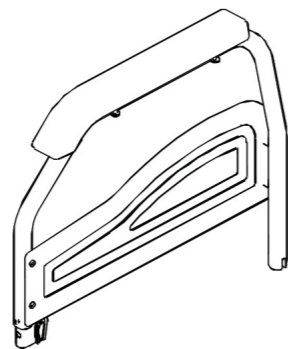

9

10

11

12

13

14

15

16

17

18

19

1. CROSS BRACE SUPPORT XSAW
CODE: Z17180-25
2. 18" SEAT TENSION STRAPS XSAW
CODE: Z17200-25
3. 18-20" TENSION STRAPS, BACK, XSAW
CODE: Z17250-25
4. PUSH HANDLE, BLUE, XSAW
CODE: Z17325-25BL
PUSH HANDLE, RED, XSAW
CODE: Z17325-25RD
5. HALF FOLD MECHANISM, XSAW
CODE: Z17350-25
6. 8" FRONT CASTOR ASSY,
5 SPOKE, XSAW
CODE: Z17400-25
7. RHS CASTOR HOUSING, XSAW
CODE: Z17425-25
8. LHS CASTOR HOUSING, XSAW
CODE: Z17435-25
9. QUICK RELEASE PIN FOR XSAW
CODE: Z17450-25
10. 24" SELF-PROPEL WHEEL, XSAW
CODE: Z17460-25
11. 12.5" TRANSIT WHEEL, XSAW
CODE: Z17480-25ST
12. RIGHT HAND ARMREST BLUE (XSAW)
CODE: Z17525-25BL
RIGHT HAND ARMREST RED (XSAW)
CODE: Z17525-25RD
13. LEFT HAND ARMREST BLUE (XSAW)
CODE: Z17575-25BL
LEFT HAND ARMREST RED (XSAW)
CODE: Z17575-25RD
14. LHS LEG REST 18", BLUE, XSAW
CODE: Z17600-25BL
LHS LEG REST 18", RED, XSAW
CODE: Z17600-25RD
LHS LEG REST 20", BLUE, XSAW
CODE: Z17630-25BL
LHS LEG REST 20", RED, XSAW
CODE: Z17630-25RD
15. RHS LEG REST 18", BLUE, XSAW
CODE: Z17650-25BL
RHS LEG REST 18", RED, XSAW
CODE: Z17650-25RD
RHS LEG REST 20", BLUE, XSAW
CODE: Z17680-25BL
RHS LEG REST 20", RED, XSAW
CODE: Z17680-25RD
16. ANTI-TIP WHEELS, XSAW
CODE: Z17800-25
17. LHS BRAKE UNIT, XSAW
CODE: Z17700-25
18. RHS BRAKE UNIT, XSAW
CODE: Z17750-25
19. EASI BRAKE PAIR, XSAW
CODE: EB004-25