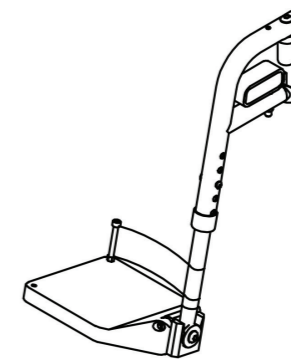

9

10

11

12

13

14

15

16

17

18

19

1. CROSS BRACE SUPPORT XSAW
CODE: Z17180-25
2. 18" SEAT TENSION STRAPS XSAW
CODE: Z17200-25
3. 18-20" TENSION STRAPS, BACK, XSAW
CODE: Z17250-25
4. PUSH HANDLE, BLUE, XSAW
CODE: Z17325-25BL
PUSH HANDLE, RED, XSAW
CODE: Z17325-25RD
5. HALF FOLD MECHANISM, XSAW
CODE: Z17350-25
6. 8" FRONT CASTOR ASSY,
5 SPOKE, XSAW
CODE: Z17400-25
7. RHS CASTOR HOUSING, XSAW
CODE: Z17425-25
8. LHS CASTOR HOUSING, XSAW
CODE: Z17435-25
9. QUICK RELEASE PIN FOR XSAW
CODE: Z17450-25
10. 24" SELF-PROPEL WHEEL, XSAW
CODE: Z17460-25
11. 12.5" TRANSIT WHEEL, XSAW
CODE: Z17480-25ST
12. RIGHT HAND ARMREST BLUE (XSAW)
CODE: Z17525-25BL
RIGHT HAND ARMREST RED (XSAW)
CODE: Z17525-25RD
13. LEFT HAND ARMREST BLUE (XSAW)
CODE: Z17575-25BL
LEFT HAND ARMREST RED (XSAW)
CODE: Z17575-25RD
14. LHS LEG REST 18", BLUE, XSAW
CODE: Z17600-25BL
LHS LEG REST 18", RED, XSAW
CODE: Z17600-25RD
LHS LEG REST 20", BLUE, XSAW
CODE: Z17630-25BL
LHS LEG REST 20", RED, XSAW
CODE: Z17630-25RD
15. RHS LEG REST 18", BLUE, XSAW
CODE: Z17650-25BL
RHS LEG REST 18", RED, XSAW
CODE: Z17650-25RD
RHS LEG REST 20", BLUE, XSAW
CODE: Z17680-25BL
RHS LEG REST 20", RED, XSAW
CODE: Z17680-25RD
16. ANTI-TIP WHEELS, XSAW
CODE: Z17800-25
17. LHS BRAKE UNIT, XSAW
CODE: Z17700-25
18. RHS BRAKE UNIT, XSAW
CODE: Z17750-25
19. EASI BRAKE PAIR, XSAW
CODE: EB004-25