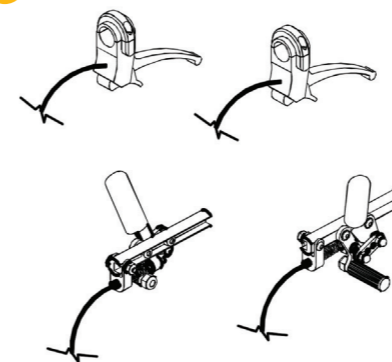

9

10

11

12

13

14

15

16

17

18

19

1. CROSS BRACE SUPPORT XSAW
CODE: Z17180-25
2. 18" SEAT TENSION STRAPS XSAW
CODE: Z17200-25
3. 18-20" TENSION STRAPS, BACK, XSAW
CODE: Z17250-25
4. PUSH HANDLE, BLUE, XSAW
CODE: Z17325-25BL
PUSH HANDLE, RED, XSAW
CODE: Z17325-25RD
5. HALF FOLD MECHANISM, XSAW
CODE: Z17350-25
6. 8" FRONT CASTOR ASSY,
5 SPOKE, XSAW
CODE: Z17400-25
7. RHS CASTOR HOUSING, XSAW
CODE: Z17425-25
8. LHS CASTOR HOUSING, XSAW
CODE: Z17435-25
9. QUICK RELEASE PIN FOR XSAW
CODE: Z17450-25
10. 24" SELF-PROPEL WHEEL, XSAW
CODE: Z17460-25
11. 12.5" TRANSIT WHEEL, XSAW
CODE: Z17480-25ST
12. RIGHT HAND ARMREST BLUE (XSAW)
CODE: Z17525-25BL
RIGHT HAND ARMREST RED (XSAW)
CODE: Z17525-25RD
13. LEFT HAND ARMREST BLUE (XSAW)
CODE: Z17575-25BL
LEFT HAND ARMREST RED (XSAW)
CODE: Z17575-25RD
14. LHS LEG REST 18", BLUE, XSAW
CODE: Z17600-25BL
LHS LEG REST 18", RED, XSAW
CODE: Z17600-25RD
LHS LEG REST 20", BLUE, XSAW
CODE: Z17630-25BL
LHS LEG REST 20", RED, XSAW
CODE: Z17630-25RD
15. RHS LEG REST 18", BLUE, XSAW
CODE: Z17650-25BL
RHS LEG REST 18", RED, XSAW
CODE: Z17650-25RD
RHS LEG REST 20", BLUE, XSAW
CODE: Z17680-25BL
RHS LEG REST 20", RED, XSAW
CODE: Z17680-25RD
16. ANTI-TIP WHEELS, XSAW
CODE: Z17800-25
17. LHS BRAKE UNIT, XSAW
CODE: Z17700-25
18. RHS BRAKE UNIT, XSAW
CODE: Z17750-25
19. EASI BRAKE PAIR, XSAW
CODE: EB004-25