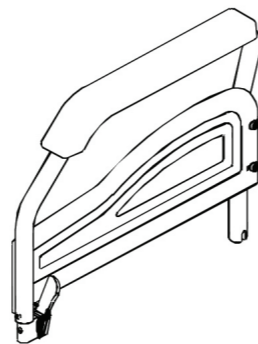

9

10

11

12

13

14

15

16

17

18

19

1. CROSS BRACE SUPPORT XSAW
CODE: Z17180-25
2. 18" SEAT TENSION STRAPS XSAW
CODE: Z17200-25
3. 18-20" TENSION STRAPS, BACK, XSAW
CODE: Z17250-25
4. PUSH HANDLE, BLUE, XSAW
CODE: Z17325-25BL
PUSH HANDLE, RED, XSAW
CODE: Z17325-25RD
5. HALF FOLD MECHANISM, XSAW
CODE: Z17350-25
6. 8" FRONT CASTOR ASSY,
5 SPOKE, XSAW
CODE: Z17400-25
7. RHS CASTOR HOUSING, XSAW
CODE: Z17425-25
8. LHS CASTOR HOUSING, XSAW
CODE: Z17435-25
9. QUICK RELEASE PIN FOR XSAW
CODE: Z17450-25
10. 24" SELF-PROPEL WHEEL, XSAW
CODE: Z17460-25
11. 12.5" TRANSIT WHEEL, XSAW
CODE: Z17480-25ST
12. RIGHT HAND ARMREST BLUE (XSAW)
CODE: Z17525-25BL
RIGHT HAND ARMREST RED (XSAW)
CODE: Z17525-25RD
13. LEFT HAND ARMREST BLUE (XSAW)
CODE: Z17575-25BL
LEFT HAND ARMREST RED (XSAW)
CODE: Z17575-25RD
14. LHS LEG REST 18", BLUE, XSAW
CODE: Z17600-25BL
LHS LEG REST 18", RED, XSAW
CODE: Z17600-25RD
LHS LEG REST 20", BLUE, XSAW
CODE: Z17630-25BL
LHS LEG REST 20", RED, XSAW
CODE: Z17630-25RD
15. RHS LEG REST 18", BLUE, XSAW
CODE: Z17650-25BL
RHS LEG REST 18", RED, XSAW
CODE: Z17650-25RD
RHS LEG REST 20", BLUE, XSAW
CODE: Z17680-25BL
RHS LEG REST 20", RED, XSAW
CODE: Z17680-25RD
16. ANTI-TIP WHEELS, XSAW
CODE: Z17800-25
17. LHS BRAKE UNIT, XSAW
CODE: Z17700-25
18. RHS BRAKE UNIT, XSAW
CODE: Z17750-25
19. EASI BRAKE PAIR, XSAW
CODE: EB004-25